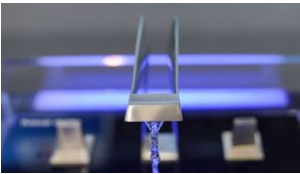

"GROHE Icon 3D

"

PAUL FLOWERS

LIXI

GROHE Icon 3D 6,000 TruPrint 3000 TruPrint 3000 4,700 0.06 mm 1.5 mm 1400 °C CNC 4.5 3D 52

3D GROHE GROHE Allure Brilliant 3D 55 GROHE & Thorsten Schollenberger Schollenberger GROHE 3D