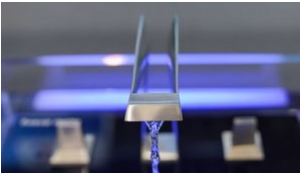

GROHE Icon 3D

6,000

TruPrint 3000 (Three-Shift Operation)

TruPrint 3000  
4,700 0.06  
1-1.5 1400 °C  
CNC  
4.5  
3D 52  
  
3D  
55%  
3D GROHE Allure Brilliant Armatur Thorsten Schollenberger EHS& GROHE  
"Schollenberger"  
Schollenberger  
3D