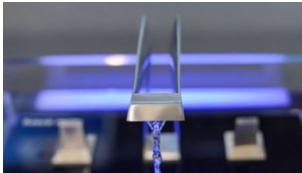

..... 6,000 .....
..... TruPrint 3000 ..... (Three-Shift Operation) .....
..... TruPrint 3000 .....
..... 4,700 ..... 0.06 .....
..... 1-1.5 ..... 1400 °C .....
..... CNC .....
.....
..... 4.5 .....
.....
..... 3D ..... 52 .....
.....
..... 3D .....
.....
.....
.....
.....
.....
.....
..... 55% .....
3D ..... GROHE Allure Brilliant Armatur ..... Thorsten
Schollenberger ..... EHS& ..... GROHE .....
"..... '.....' ....."
..... Schollenberger .....
.....
.....
..... 3D .....