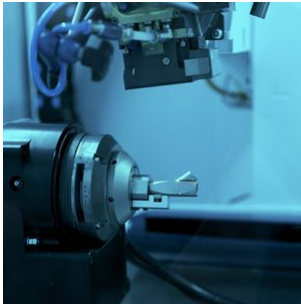

7000 " "

" "

Sarah Mühleck " Wolfgang Karl

" "

" "

" "

" Karl " wbt

automation " Karl

" "

" "

" "

TruLaser Station 7000

" " 3

" "

" "

" "

" "

" TruLaser Station 7000

" 3

" "

" TRUMPF

" "

Zum Produkt

TruFiber

" TruFiber

" "

" "

(Single Mode)

" "

Zum Produkt