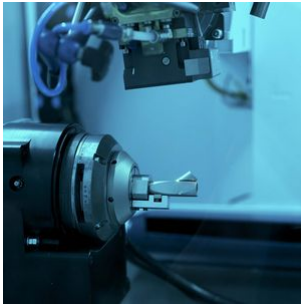

Kuka
960 " "
" Mühleck
" TruLaser Station

7000 " "

" "

Sarah Mühleck " Wolfgang Karl

" "

" "

" "

" Karl " wbt