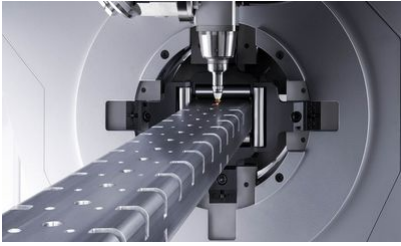

Zum Produkt