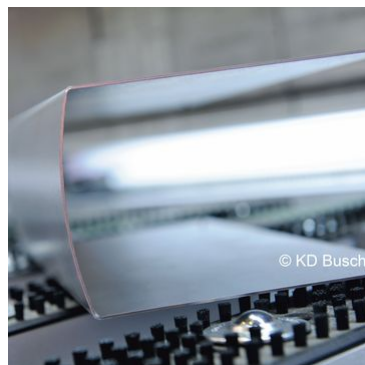

" TruBend  
Center 5030 "

JÜRGEN MELANIE BICKEL

TruBend Center 5030 2014 TRUMPF  
 Codatto Bickel Blechtechnik Jürgen Bickel  
 " Lonigo  
 TRUMPF  
 " TruBend Center  
 5030

(Negative Bend)

TruBend Center

" TruBend Center 5030 "

Jürgen Bickel

"

Bickel

(Crowned Front Surface)

:

TruBend Center

TruBend Center 5030 Bickel Blechtechnik