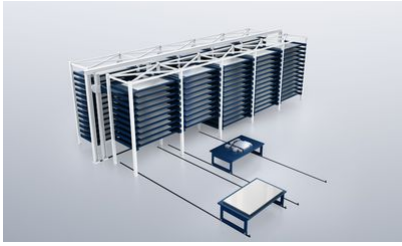

STOPA

STOPA is a modern office workstation designed for flexibility and productivity. It features a sleek, minimalist design with adjustable components that can be reconfigured to suit various work environments. The workstation includes a desk, a chair, and a storage unit, all of which are easy to assemble and disassemble. This makes it an ideal choice for shared workspaces and offices that require a high level of adaptability.

[Zum Produkt](#)