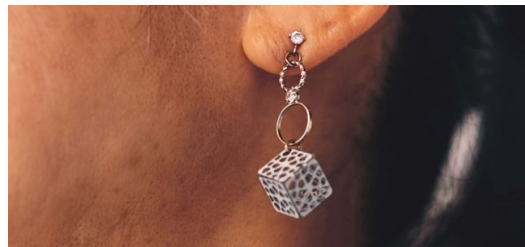

—

Yuko Ueki Kanuma Kumiko, UEKI Steel Material Hideo Nakamura "Ritz-Carlton" Kumiko

—

Yuko Ueki Kumiko 1 Kanuma-Kumiko TRUMPF Hideo Nakamura

<p></p>

—

UEKI Steel Material "maasa", 0,35mm Yuko Ueki TRUMPF

—