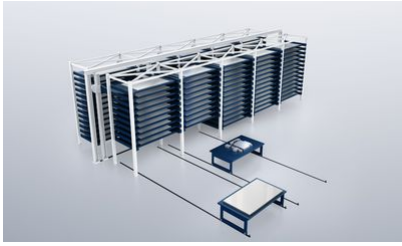

Knoll

Knoll STOPA 70 1,200 13 /
(RGB) TRUMPF TruTops Fab Storage

" 4 "

" "

KNOLL

TruTops Fab Knoll / (PPS) Knoll

Knoll 4 20-25 %

STOPA