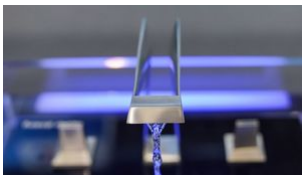

GROHE 3D 2018 TruPrint 3000 TRUMPF GROHE

" GROHE Icon 3D

(PAUL FLOWERS) CHIEF DESIGN OFFICER, LIXIL

3D Icon GROHE 6 000 TruPrint 3000

4 700 – 0,06 mm – 1400 °C. 1 1,5 mm, 4,5 3D 52

3D GROHE

Allure Brilliant GROHE, 3D 55 % „“ (Thorsten Schollenberger), EHS GROHE 3D