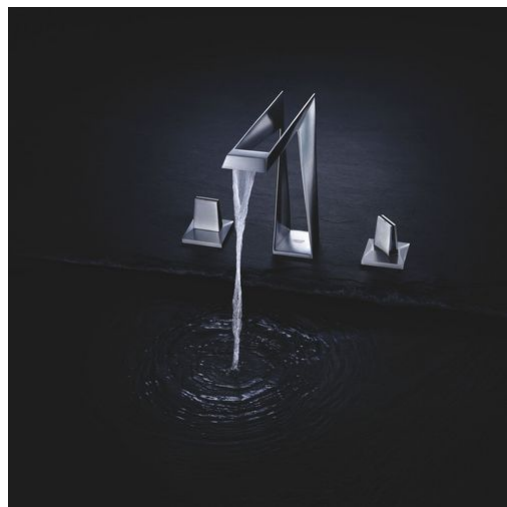

GROHE 3D 2018 TruPrint 3000 TRUMPF GROHE

" GROHE Icon 3D

(PAUL FLOWERS) CHIEF DESIGN OFFICER, LIXIL

3D Icon GROHE 6 000 TruPrint 3000

4 700 – 0,06 mm – 1400 °C. 1 1,5 mm, 4,5 3D 52

3D GROHE

Allure Brilliant GROHE, 3D 55 % „“ (Thorsten Schollenberger), EHS GROHE 3D